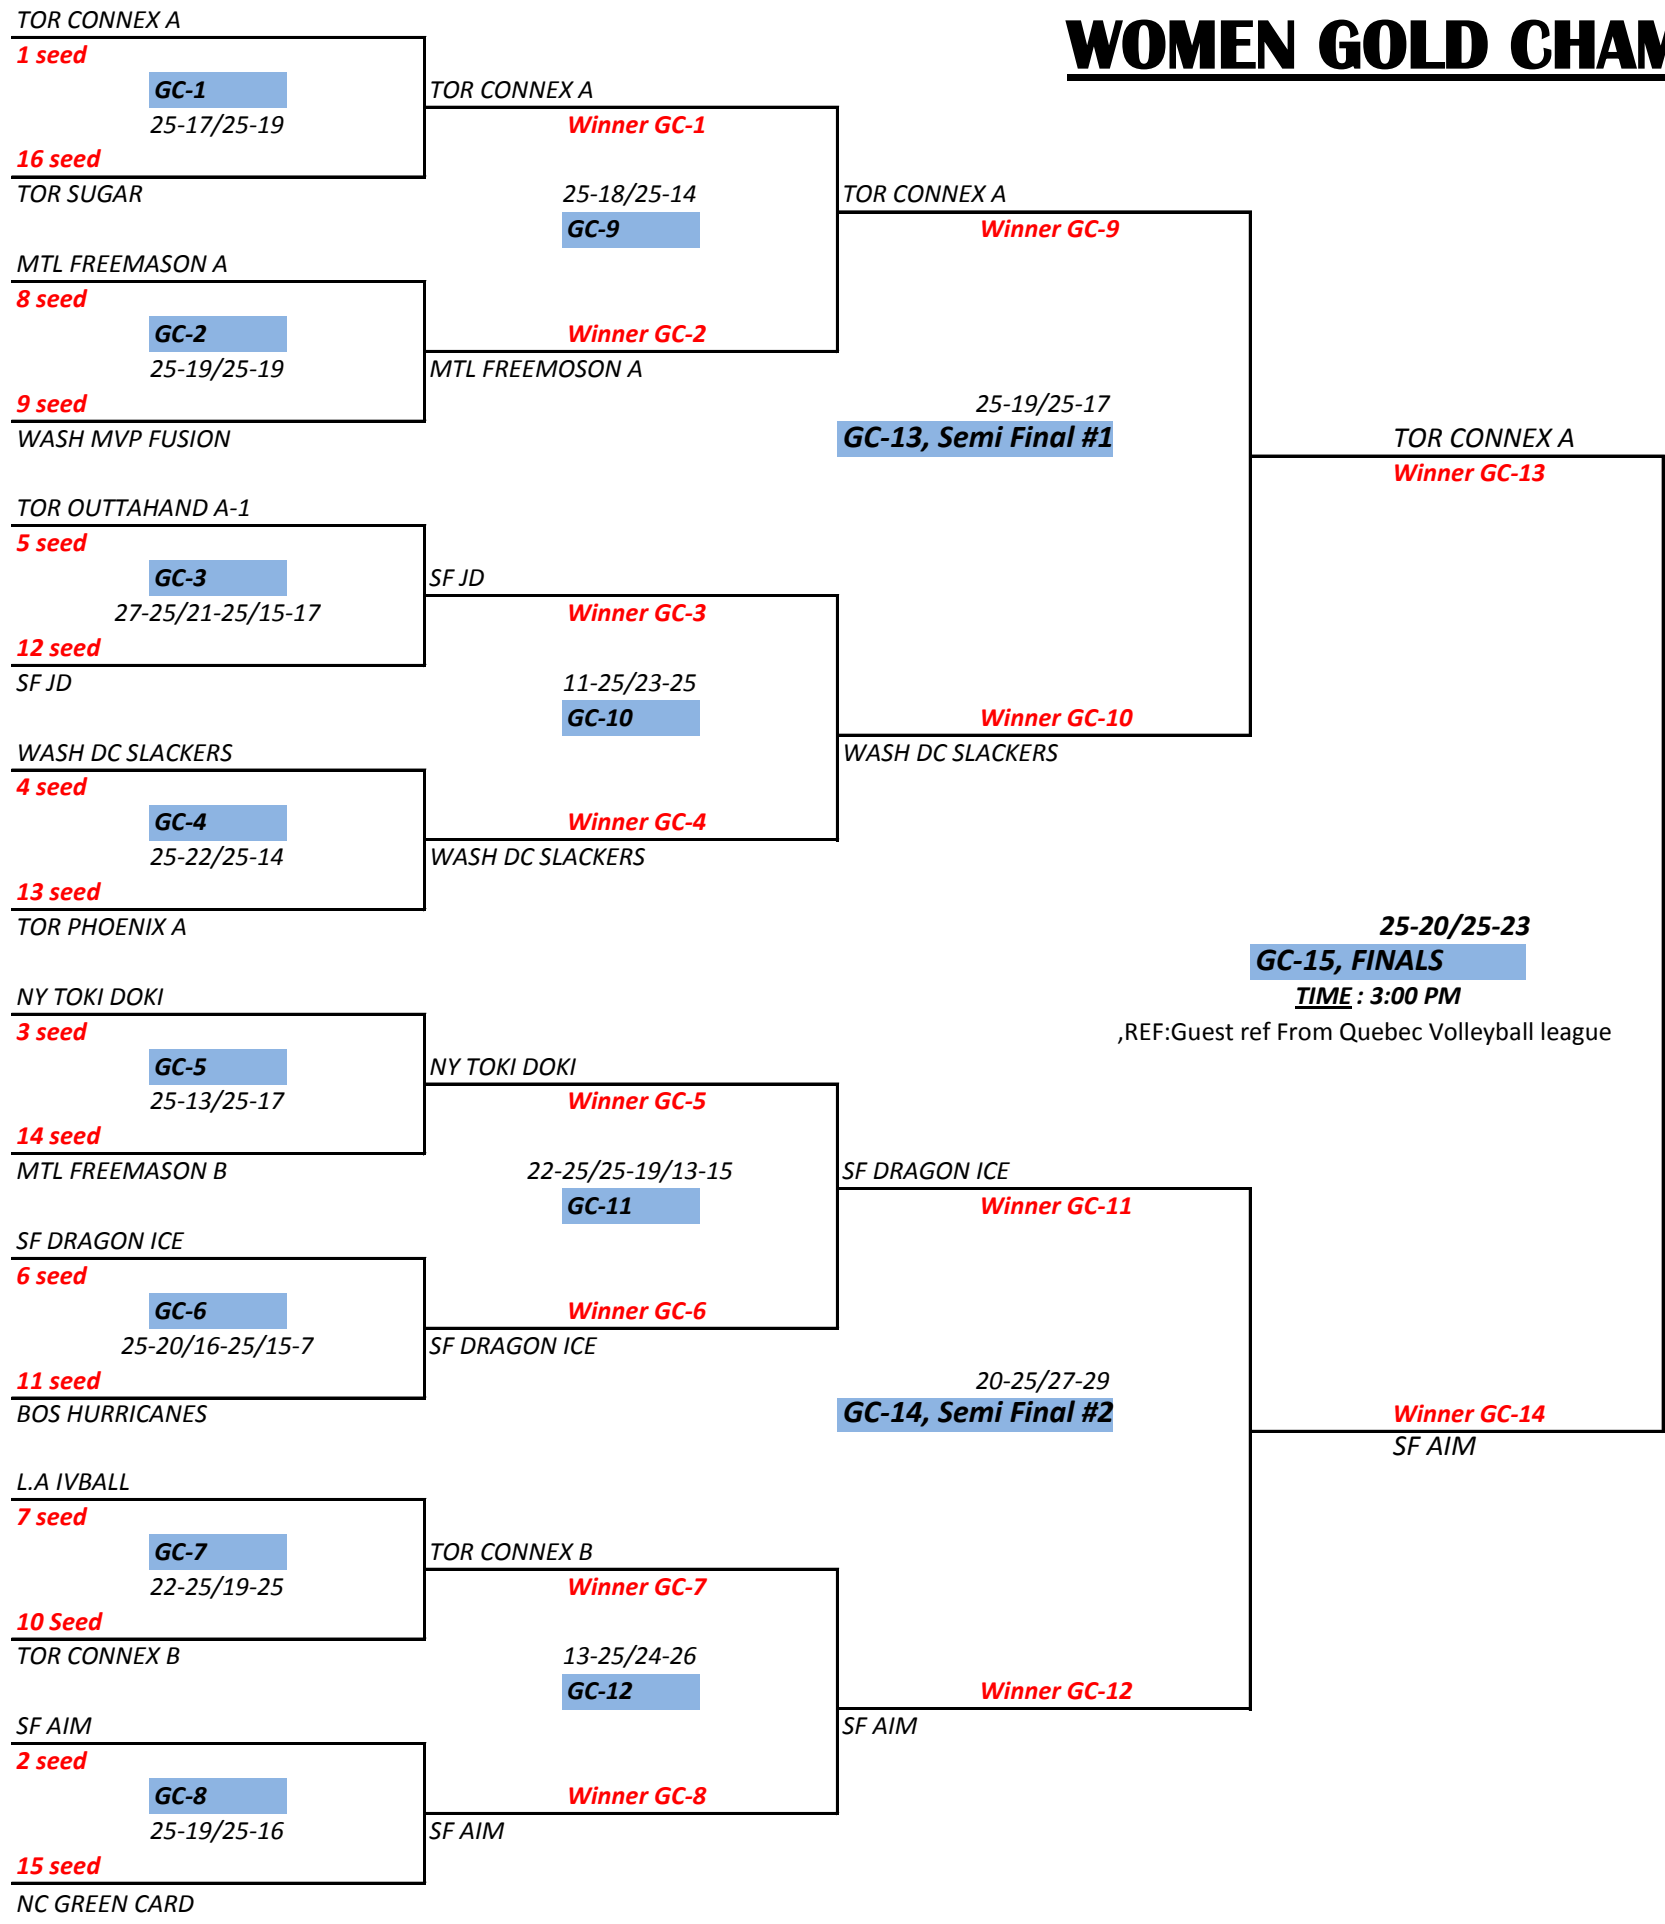

TEAMS SEEDING :

- 1 TOR CONNEX A
- 2 SF AIM
- 3 NY TOKI DOKI
- 4 WASH DC SLACKERS
- 5 TOR OUTTAHAND A-1
- 6 SF DRAGON ICE
- 7 L.A IVBALL
- 8 MTL FREEMASON A
- 9 WASH MVP FUSION
- 10 TOR CONNEX B
- 11 BOS HURRICANES
- 12 SF JD
- 13 TOR PHOENIX A
- 14 MTL FREEMASON B
- 15 NC GREEN CARD
- 16 TOR SUGAR

TOR CONNEX A

**GOLD CHAMPION
67TH NACIVT**

TEAMS SEEDING :

- 1 BOS 1UP
- 2 NY SIREN SONG
- 3 TOR THUNDER
- 4 NY VIKINGS
- 5 TOR WARRIORS
- 6 TOR PHOENIX ALUMNI
- 7 WASH DC CYC A
- 8 BOS FREEMASON
- 9 MTL PHOENIX
- 10 TOR OUTTAHAND A-2
- 11 TOR OUTTAHAND B
- 12 TOR SWIFT
- 13 TOR FLYING TIGERS BLACK
- 14 TOR KINEX
- 15 PHILLY SUNS
- 16 NY STRANGERS MINION

WOMEN BRONZE CHAMPIONSHIP

TEAMS SEEDING :

- 1 TOR FLYING TIGERS WHITE
- 2 HOU COWGIRLS
- 3 TOR FLYING TIGERS ORANGE
- 4 WASH DC STRETCHMARKS
- 5 NY STRANGERS GRENADE
- 6 MTL HY BIG BANG
- 7 TOR THUNDERBOLT
- 8 NY SIRENS
- 9 MTL FLAMMING KIMCHI
- 10 MTL HY BANANAS
- 11 NY STANGERS DYNAMITE
- 12
- 13