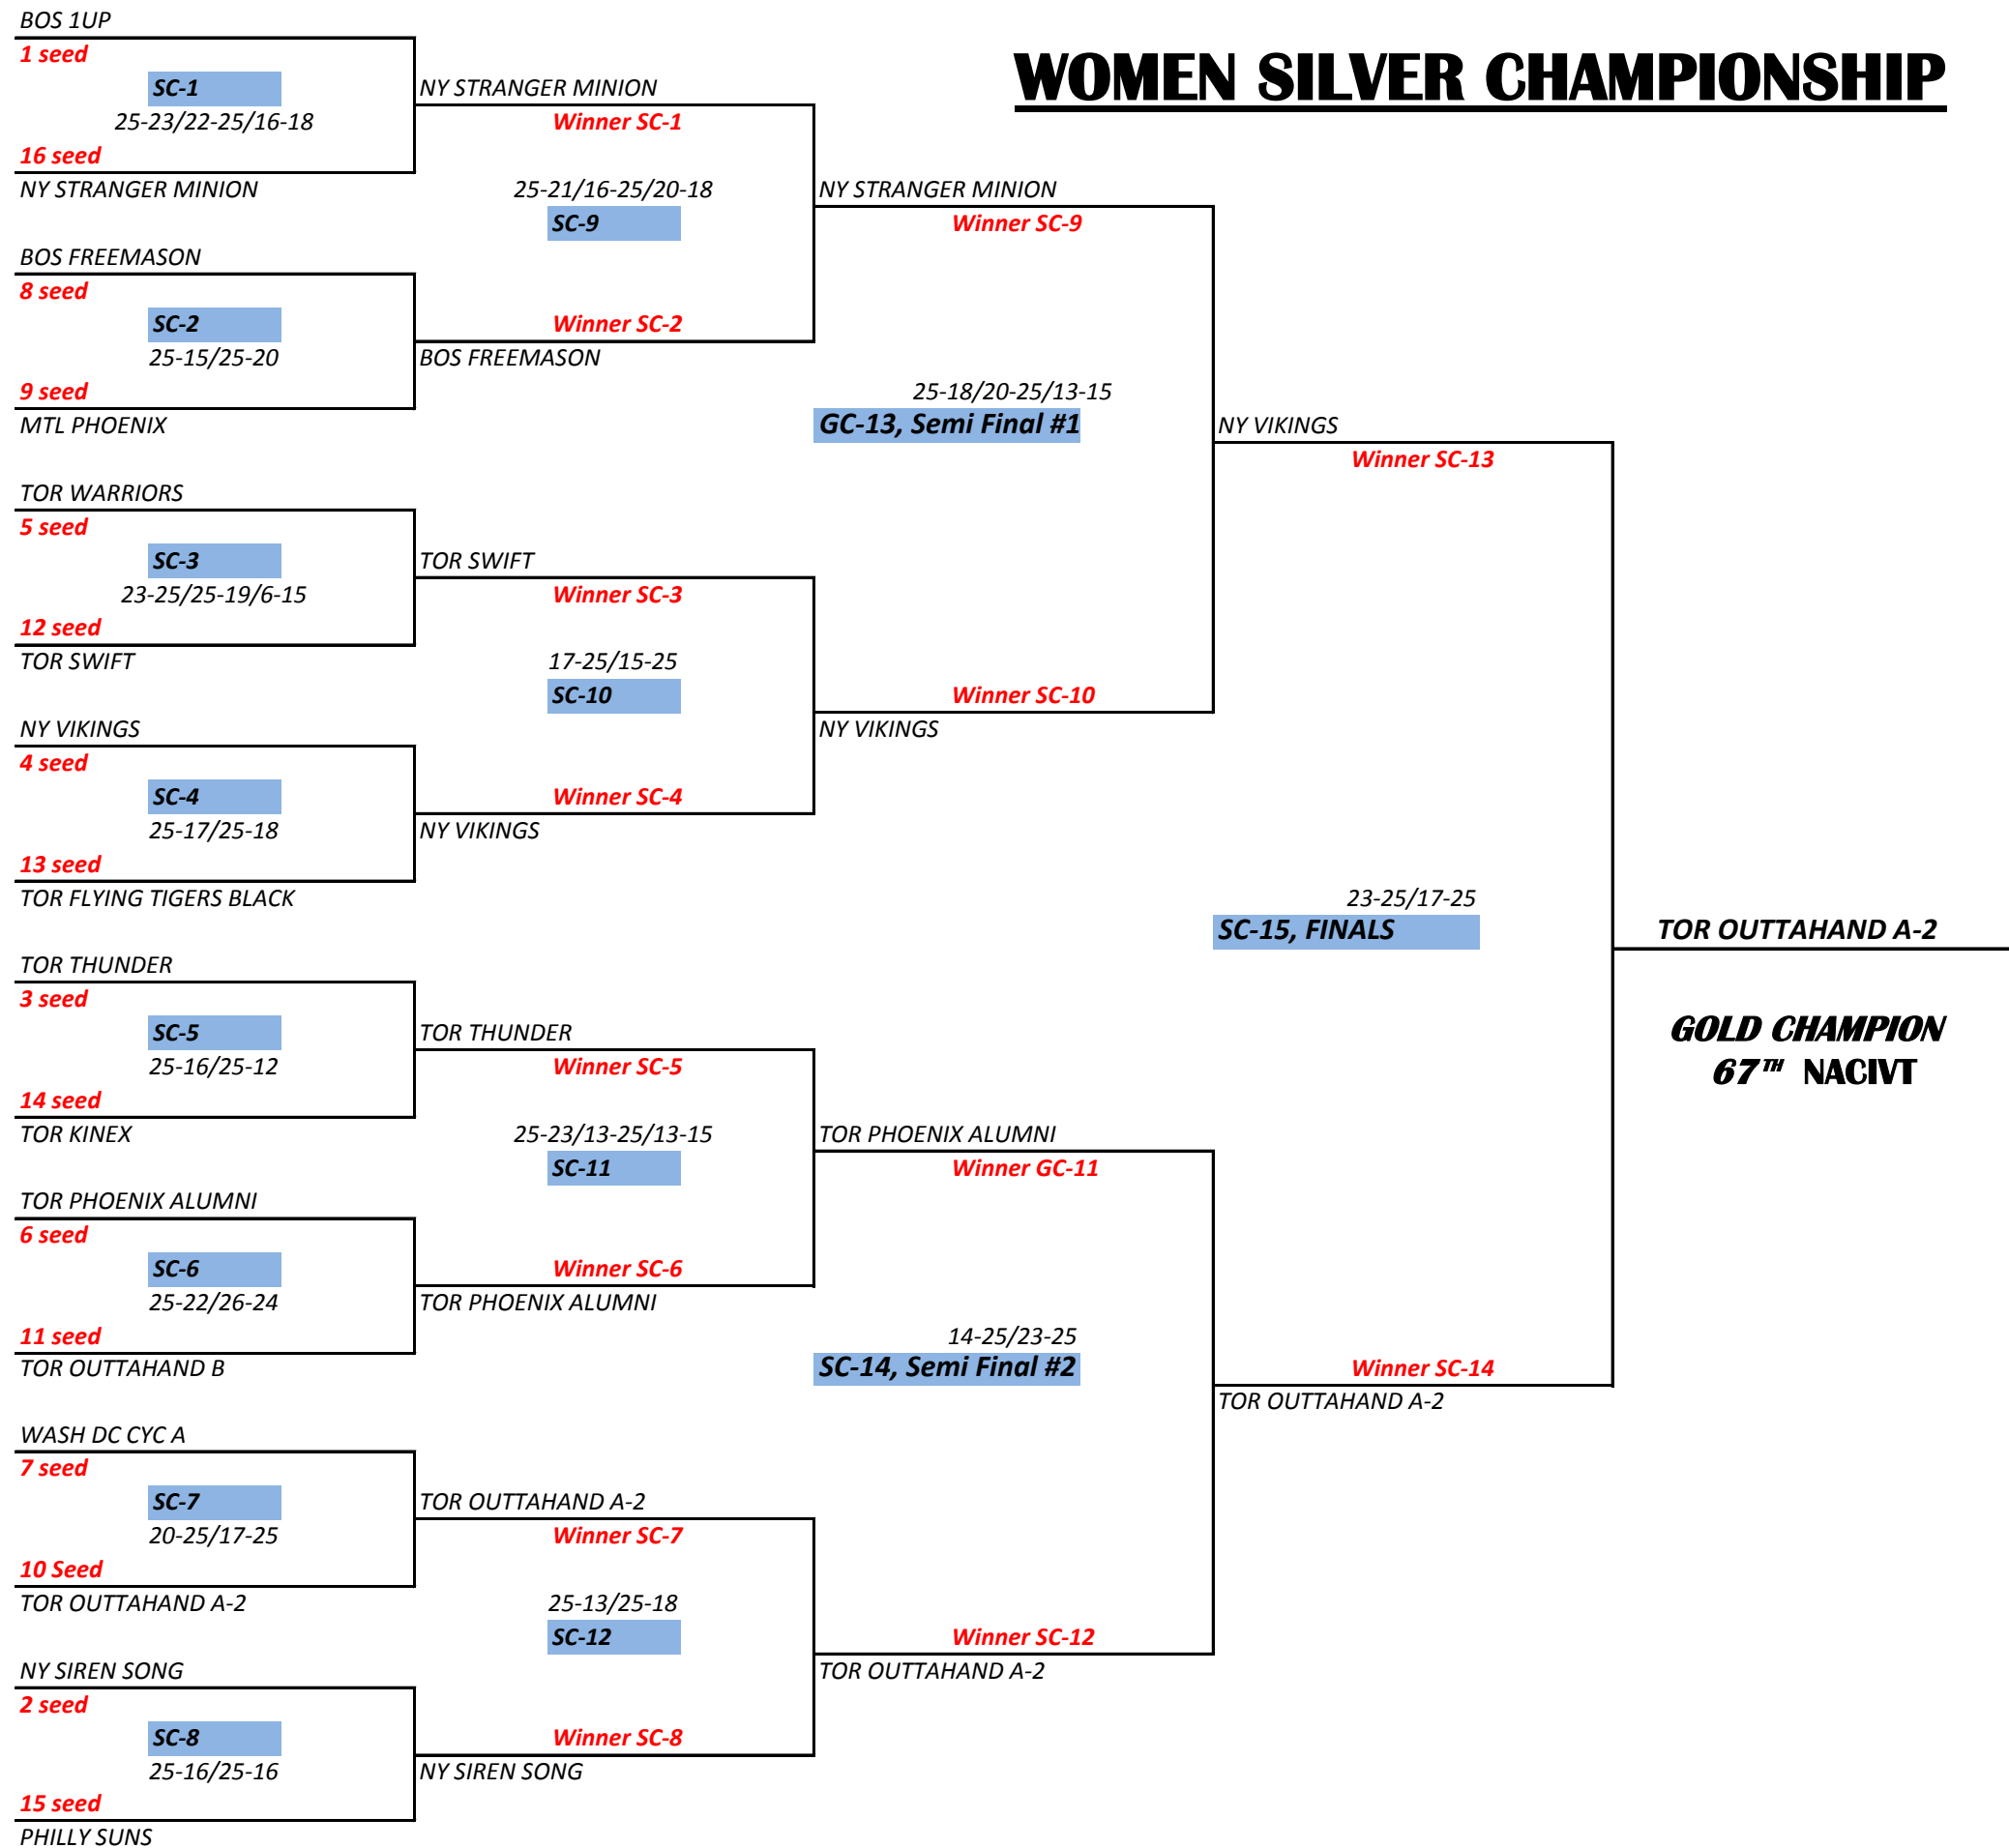

TEAMS SEEDING :

- 1 TOR CONNEX A
- 2 SF AIM
- 3 NY TOKI DOKI
- 4 WASH DC SLACKERS
- 5 TOR OUTTAHAND A-1
- 6 SF DRAGON ICE
- 7 L.A IVBALL
- 8 MTL FREEMASON A
- 9 WASH MVP FUSION
- 10 TOR CONNEX B
- 11 BOS HURRICANES
- 12 SF JD
- 13 TOR PHOENIX A
- 14 MTL FREEMASON B
- 15 NC GREEN CARD
- 16 TOR SUGAR

TEAMS SEEDING :

- 1 BOS 1UP
- 2 NY SIREN SONG
- 3 TOR THUNDER
- 4 NY VIKINGS
- 5 TOR WARRIORS
- 6 TOR PHOENIX ALUMNI
- 7 WASH DC CYC A
- 8 BOS FREEMASON
- 9 MTL PHOENIX
- 10 TOR OUTTAHAND A-2
- 11 TOR OUTTAHAND B
- 12 TOR SWIFT
- 13 TOR FLYING TIGERS BLACK
- 14 TOR KINEX
- 15 PHILLY SUNS
- 16 NY STRANGERS MINION

WOMEN BRONZE CHAMPIONSHIP

TEAMS SEEDING :

- 1 TOR FLYING TIGERS WHITE
- 2 HOU COWGIRLS
- 3 TOR FLYING TIGERS ORANGE
- 4 WASH DC STRETCHMARKS
- 5 NY STRANGERS GRENADE
- 6 MTL HY BIG BANG
- 7 TOR THUNDERBOLT
- 8 NY SIRENS
- 9 MTL FLAMMING KIMCHI
- 10 MTL HY BANANAS
- 11 NY STANGERS DYNAMITE
- 12
- 13

**BRONZE CHAMPION
67TH NACIVT**