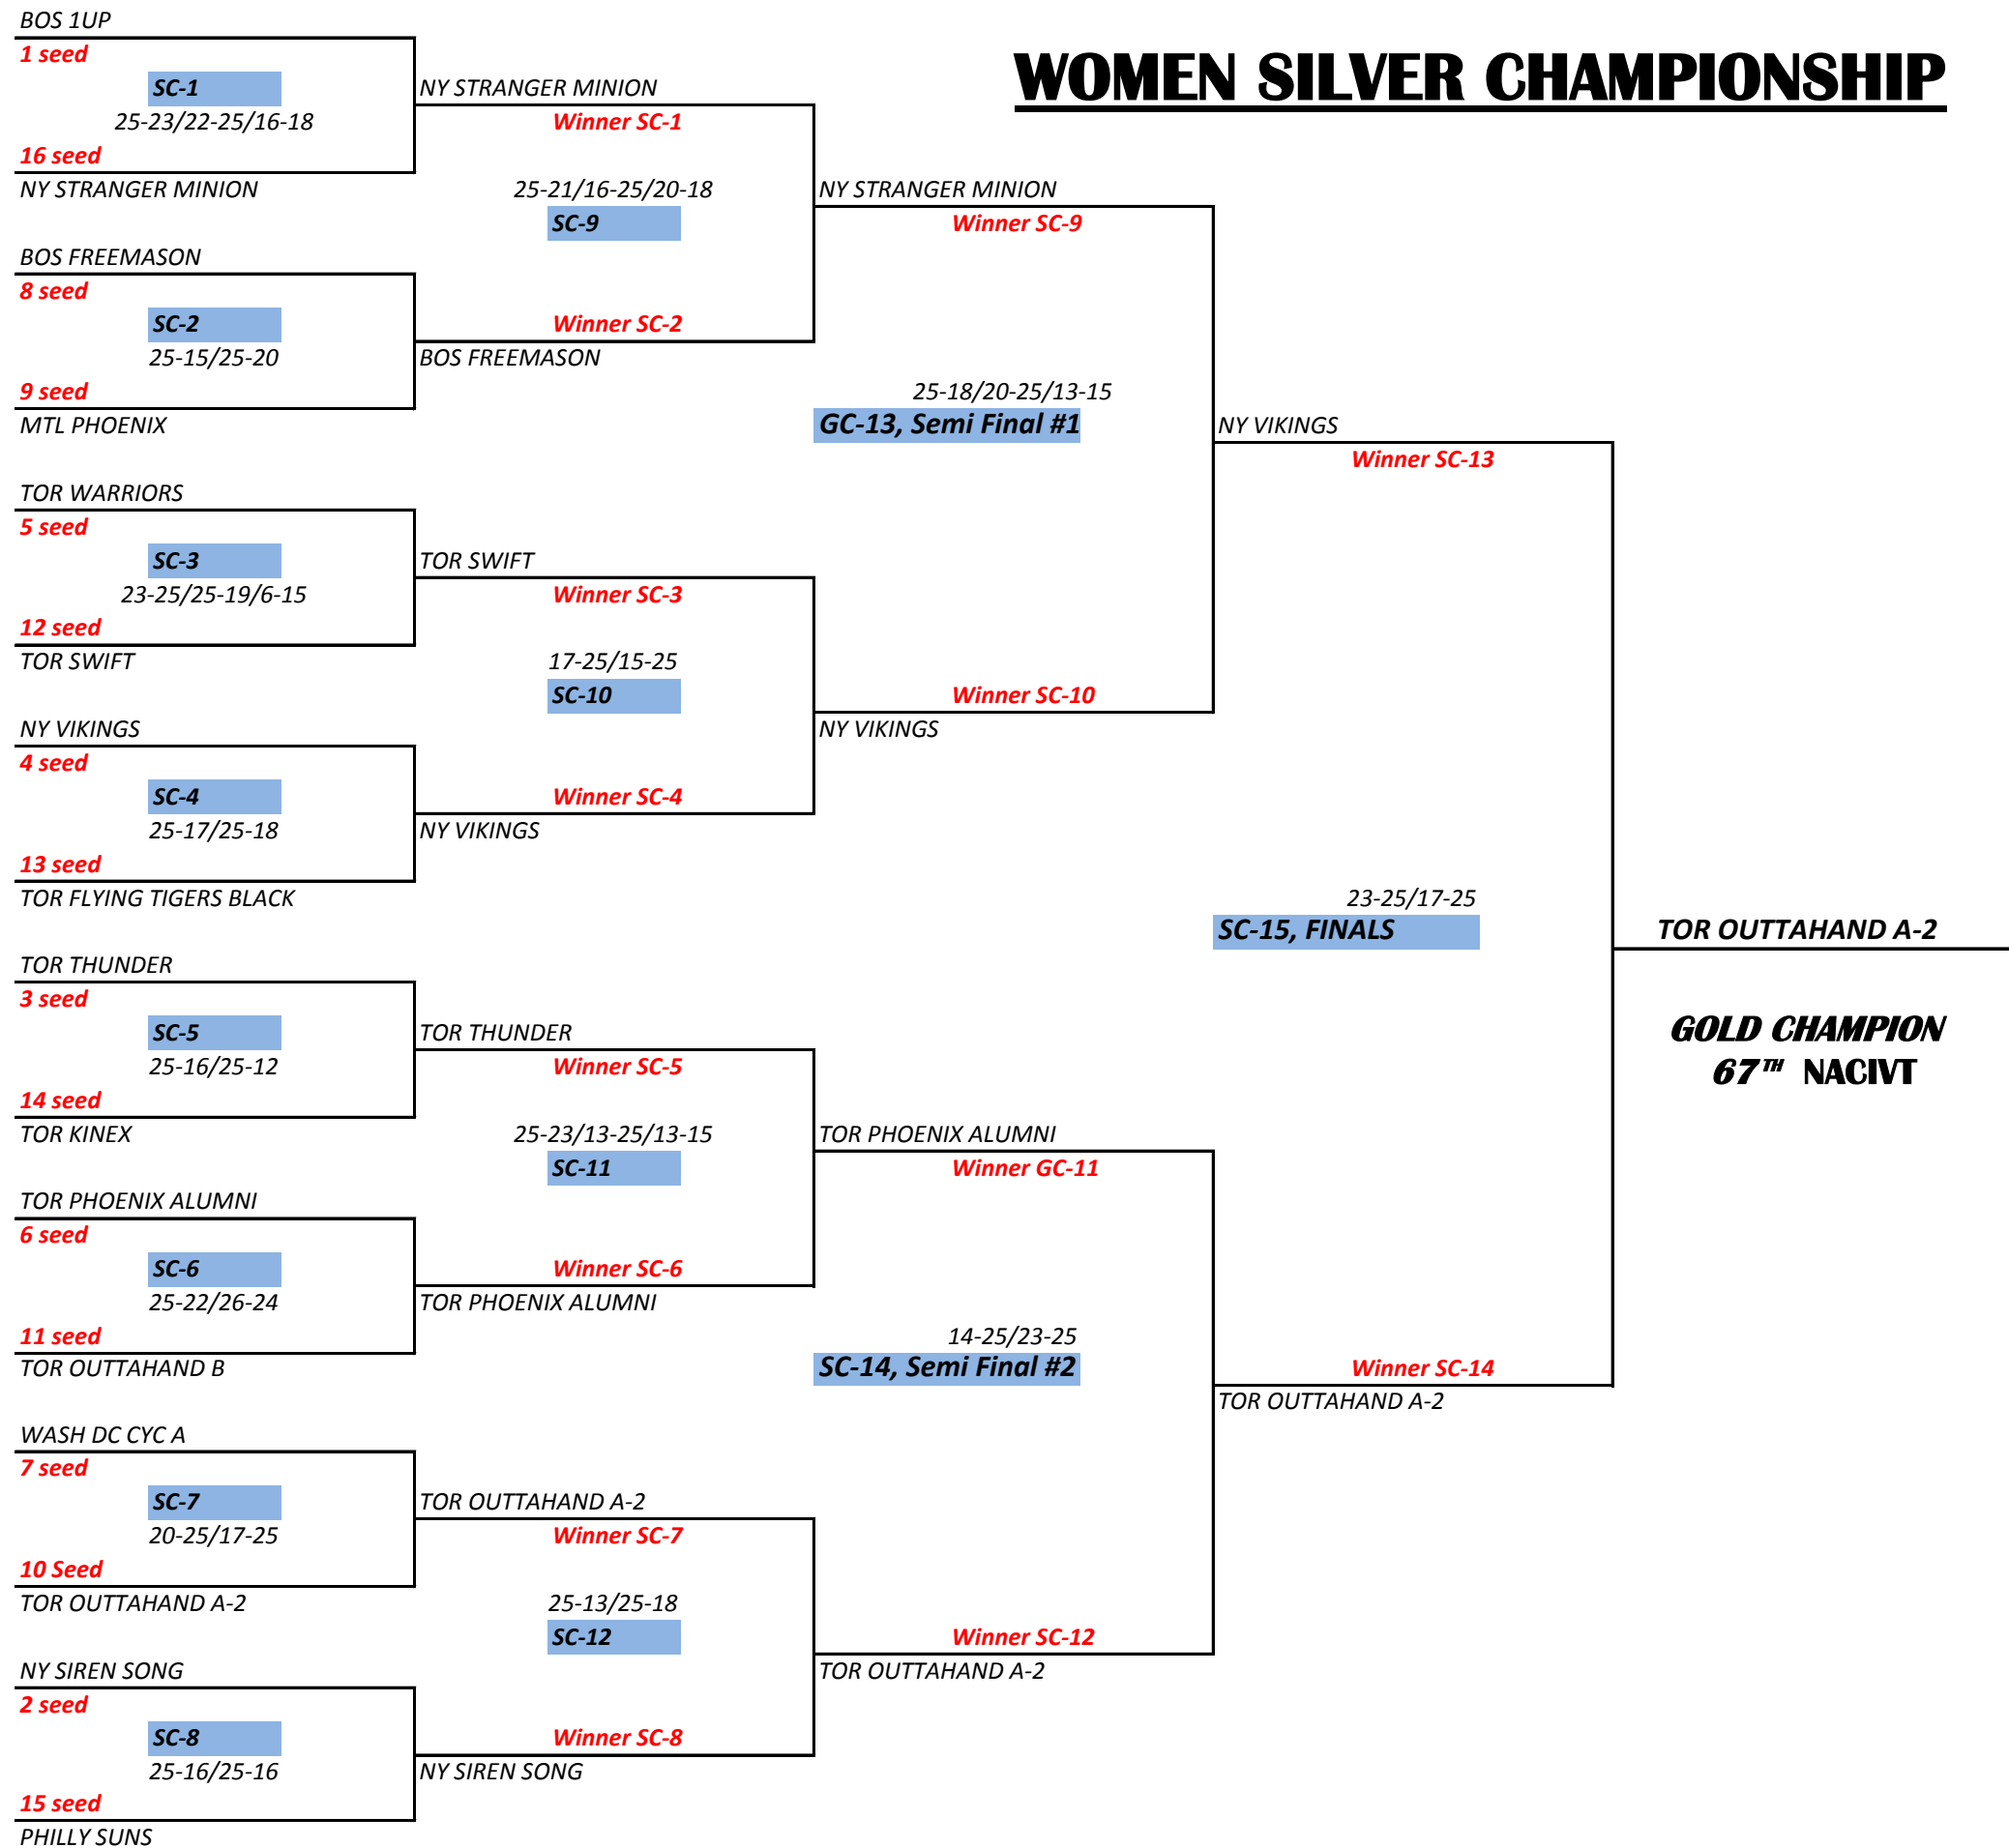

TEAMS SEEDING :

- 1 TOR CONNEX A
- 2 SF AIM
- 3 NY TOKI DOKI
- 4 WASH DC SLACKERS
- 5 TOR OUTTAHAND A-1
- 6 SF DRAGON ICE
- 7 L.A IVBALL
- 8 MTL FREEMASON A
- 9 WASH MVP FUSION
- 10 TOR CONNEX B
- 11 BOS HURRICANES
- 12 SF JD
- 13 TOR PHOENIX A
- 14 MTL FREEMASON B
- 15 NC GREEN CARD
- 16 TOR SUGAR

TOR CONNEX A

**GOLD CHAMPION
67TH NACIVT**

TEAMS SEEDING :

- 1 BOS 1UP
- 2 NY SIREN SONG
- 3 TOR THUNDER
- 4 NY VIKINGS
- 5 TOR WARRIORS
- 6 TOR PHOENIX ALUMNI
- 7 WASH DC CYC A
- 8 BOS FREEMASON
- 9 MTL PHOENIX
- 10 TOR OUTTAHAND A-2
- 11 TOR OUTTAHAND B
- 12 TOR SWIFT
- 13 TOR FLYING TIGERS BLACK
- 14 TOR KINEX
- 15 PHILLY SUNS
- 16 NY STRANGERS MINION

WOMEN BRONZE CHAMPIONSHIP

TEAMS SEEDING :

- 1 TOR FLYING TIGERS WHITE
- 2 HOU COWGIRLS
- 3 TOR FLYING TIGERS ORANGE
- 4 WASH DC STRETCHMARKS
- 5 NY STRANGERS GRENADE
- 6 MTL HY BIG BANG
- 7 TOR THUNDERBOLT
- 8 NY SIRENS
- 9 MTL FLAMMING KIMCHI
- 10 MTL HY BANANAS
- 11 NY STANGERS DYNAMITE
- 12
- 13