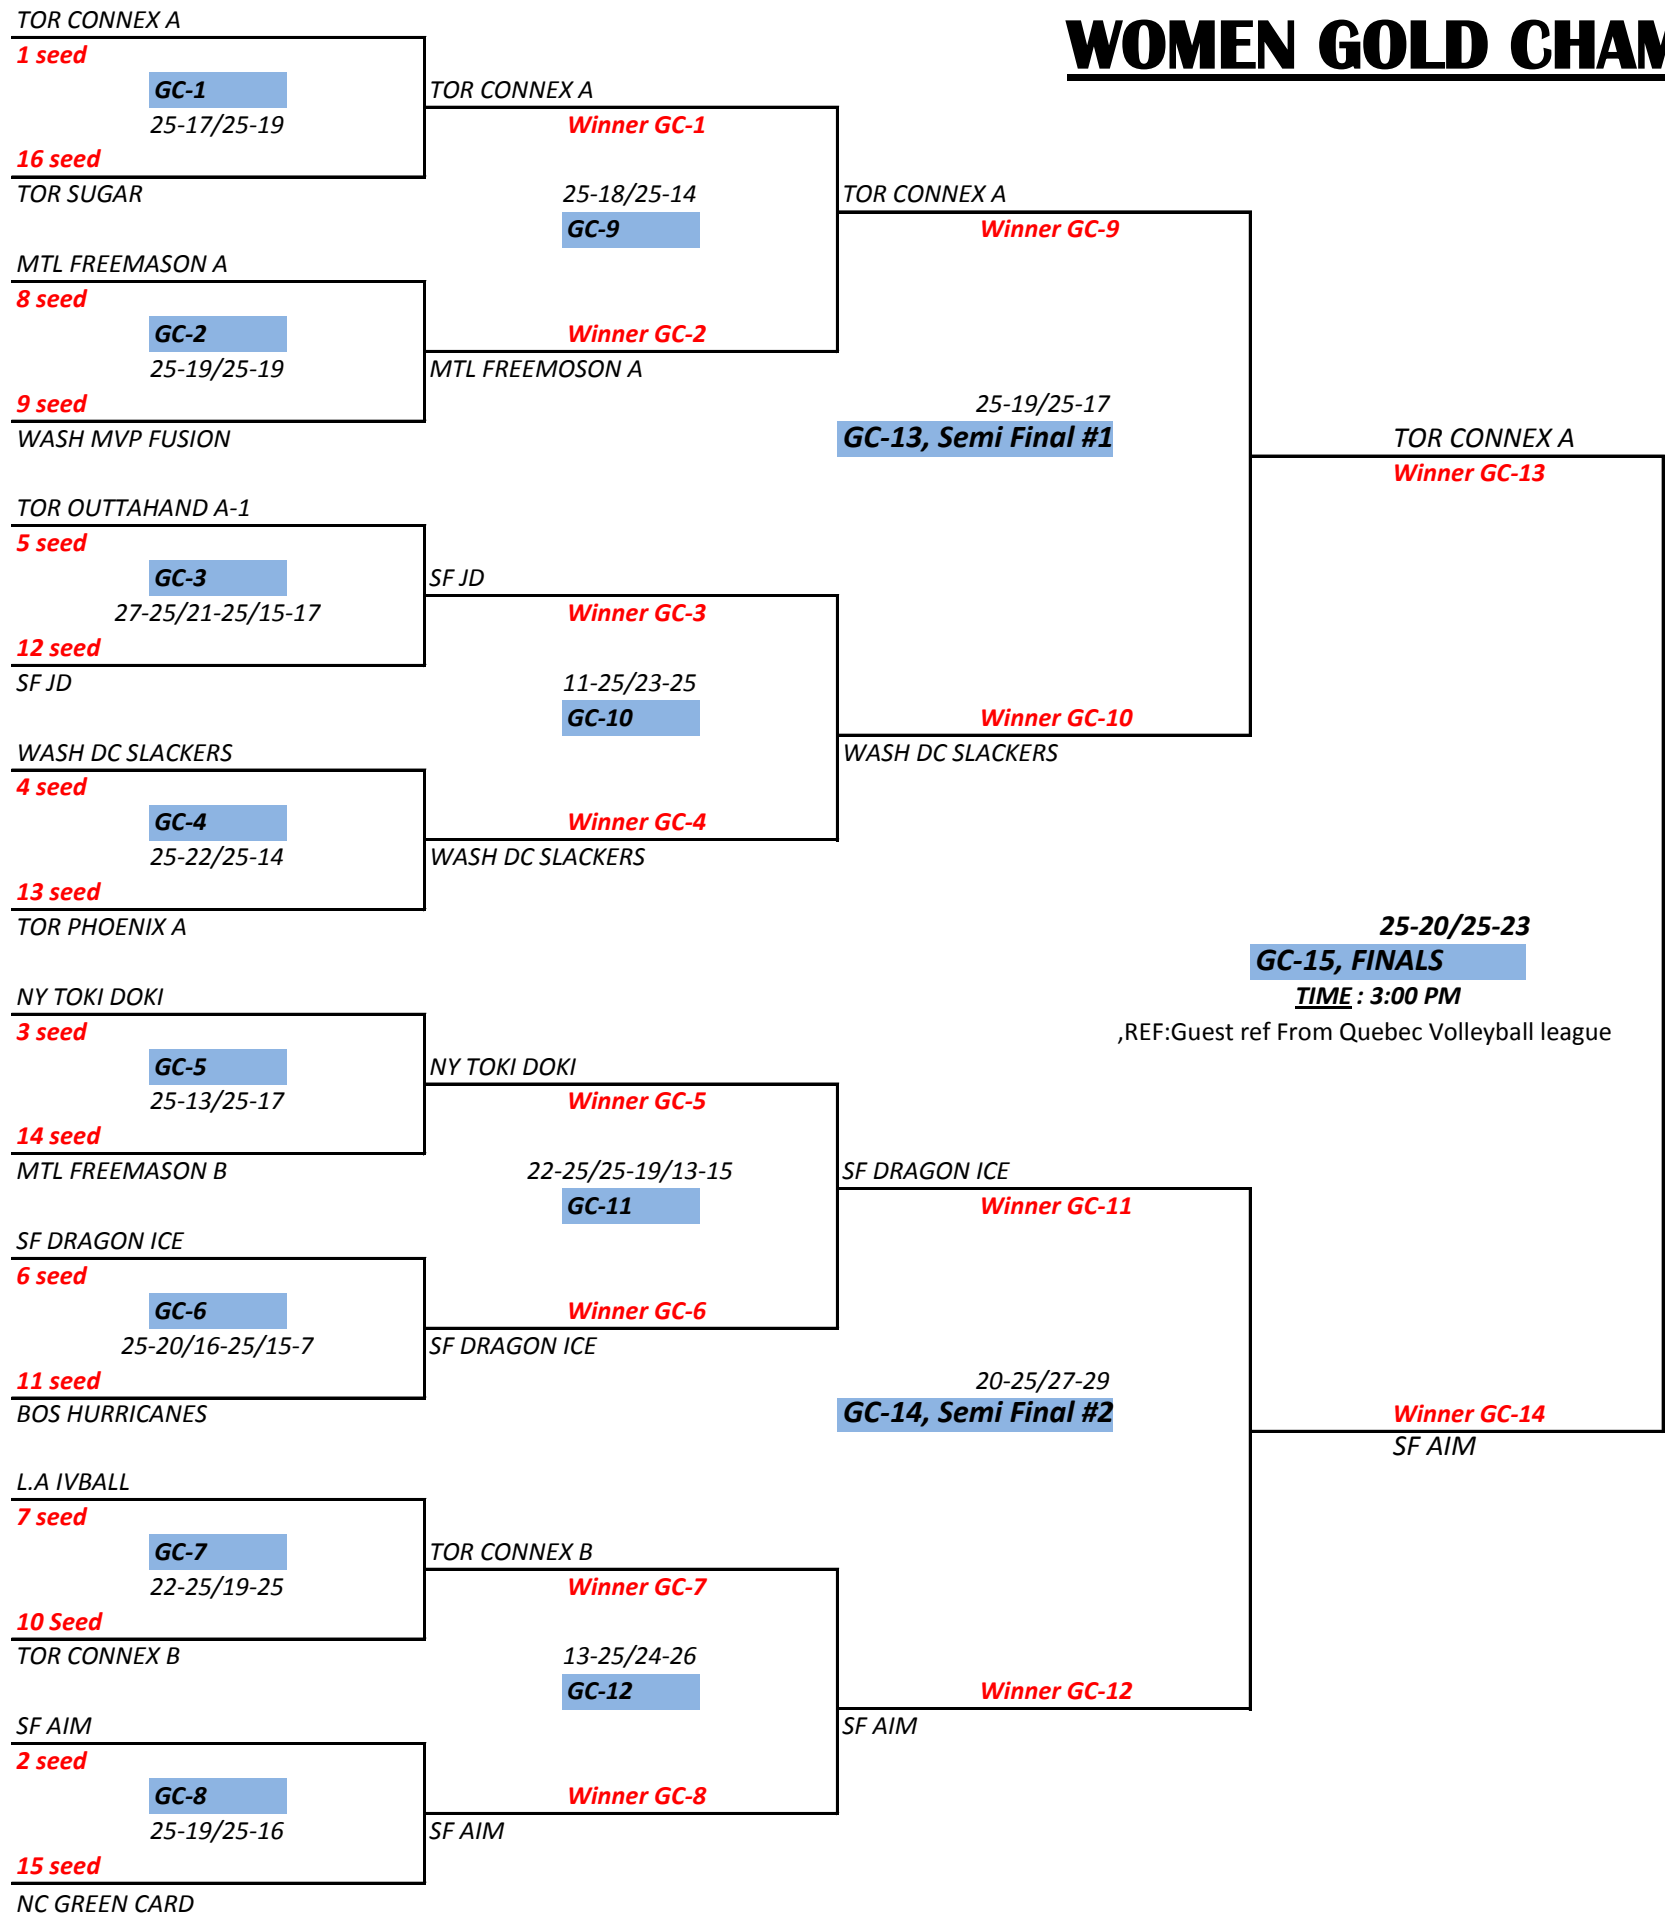

TEAMS SEEDING :

- 1 TOR CONNEX A
- 2 SF AIM
- 3 NY TOKI DOKI
- 4 WASH DC SLACKERS
- 5 TOR OUTTAHAND A-1
- 6 SF DRAGON ICE
- 7 L.A IVBALL
- 8 MTL FREEMASON A
- 9 WASH MVP FUSION
- 10 TOR CONNEX B
- 11 BOS HURRICANES
- 12 SF JD
- 13 TOR PHOENIX A
- 14 MTL FREEMASON B
- 15 NC GREEN CARD
- 16 TOR SUGAR

TEAMS SEEDING :

- 1 BOS 1UP
- 2 NY SIREN SONG
- 3 TOR THUNDER
- 4 NY VIKINGS
- 5 TOR WARRIORS
- 6 TOR PHOENIX ALUMNI
- 7 WASH DC CYC A
- 8 BOS FREEMASON
- 9 MTL PHOENIX
- 10 TOR OUTTAHAND A-2
- 11 TOR OUTTAHAND B
- 12 TOR SWIFT
- 13 TOR FLYING TIGERS BLACK
- 14 TOR KINEX
- 15 PHILLY SUNS
- 16 NY STRANGERS MINION

WOMEN BRONZE CHAMPIONSHIP

TEAMS SEEDING :

- 1 TOR FLYING TIGERS WHITE
- 2 HOU COWGIRLS
- 3 TOR FLYING TIGERS ORANGE
- 4 WASH DC STRETCHMARKS
- 5 NY STRANGERS GRENADE
- 6 MTL HY BIG BANG
- 7 TOR THUNDERBOLT
- 8 NY SIRENS
- 9 MTL FLAMMING KIMCHI
- 10 MTL HY BANANAS
- 11 NY STANGERS DYNAMITE
- 12
- 13

**BRONZE CHAMPION
67TH NACIVT**