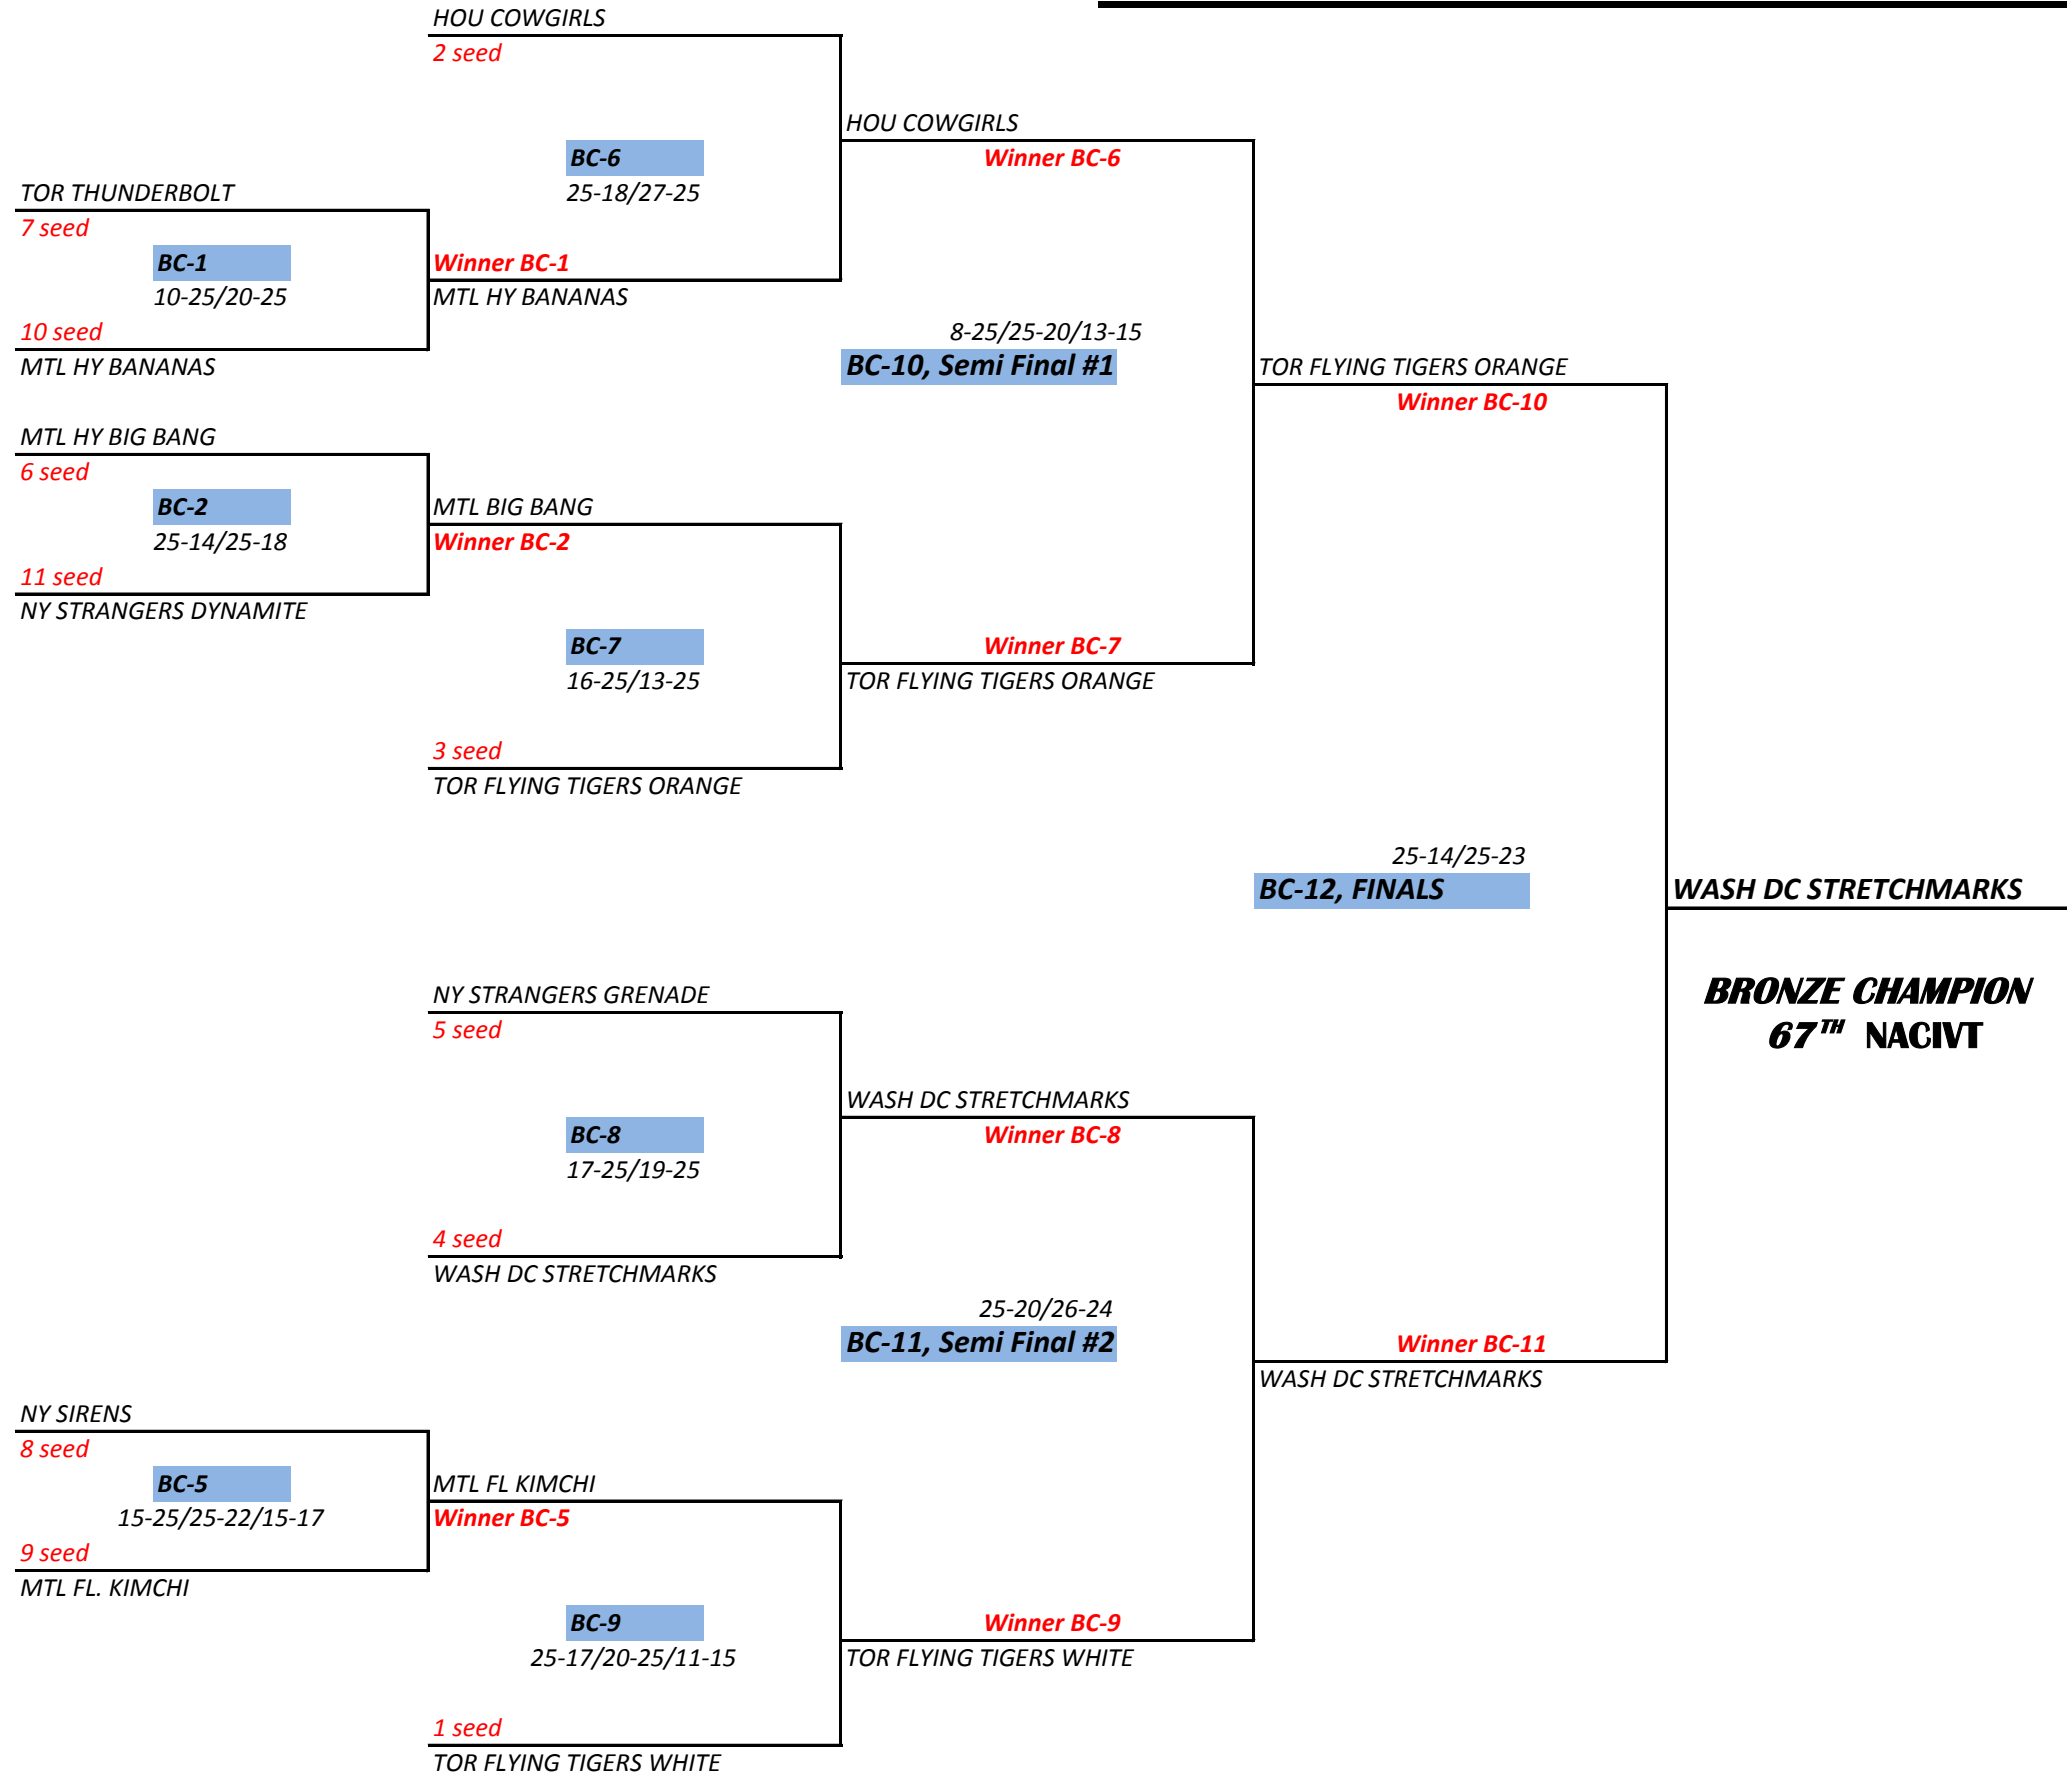

TEAMS SEEDING :

- 1 TOR CONNEX A
- 2 SF AIM
- 3 NY TOKI DOKI
- 4 WASH DC SLACKERS
- 5 TOR OUTTAHAND A-1
- 6 SF DRAGON ICE
- 7 L.A IVBALL
- 8 MTL FREEMASON A
- 9 WASH MVP FUSION
- 10 TOR CONNEX B
- 11 BOS HURRICANES
- 12 SF JD
- 13 TOR PHOENIX A
- 14 MTL FREEMASON B
- 15 NC GREEN CARD
- 16 TOR SUGAR

TEAMS SEEDING :

- 1 BOS 1UP
- 2 NY SIREN SONG
- 3 TOR THUNDER
- 4 NY VIKINGS
- 5 TOR WARRIORS
- 6 TOR PHOENIX ALUMNI
- 7 WASH DC CYC A
- 8 BOS FREEMASON
- 9 MTL PHOENIX
- 10 TOR OUTTAHAND A-2
- 11 TOR OUTTAHAND B
- 12 TOR SWIFT
- 13 TOR FLYING TIGERS BLACK
- 14 TOR KINEX
- 15 PHILLY SUNS
- 16 NY STRANGERS MINION

WOMEN BRONZE CHAMPIONSHIP

TEAMS SEEDING :

- 1 TOR FLYING TIGERS WHITE
- 2 HOU COWGIRLS
- 3 TOR FLYING TIGERS ORANGE
- 4 WASH DC STRETCHMARKS
- 5 NY STRANGERS GRENADE
- 6 MTL HY BIG BANG
- 7 TOR THUNDERBOLT
- 8 NY SIRENS
- 9 MTL FLAMMING KIMCHI
- 10 MTL HY BANANAS
- 11 NY STANGERS DYNAMITE
- 12
- 13

**BRONZE CHAMPION
67TH NACIVT**